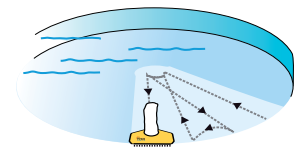

The Piraya pool cleaner has rapidly rotating brushes and strong suction capacity which makes it highly effective in vacuuming up the dirt that collects at the bottom of pools. The pump in Piraya Pool Cleaner is so efficient that 800 litres of water pass through the fine-meshed filter every minute. The three-wheel design increases mobility and precision. In other words, Piraya Pool Cleaner is both easy and efficient to use.

### Piraya Automatic

Piraya Automatic is the optimal pool cleaner. Although it is completely automatic it can also be operated manually with a wireless remote control. The machine can be left to work completely on its own – a very time-effective solution for you. A small pool of 25 × 12 metres takes approximately 45 minutes to clean while a large pool of 50 × 25 metres is cleaned in less than three hours. The Piraya Automatic can be used in both rectangular and freeform pools.

#### Program 1

For rectangular pools