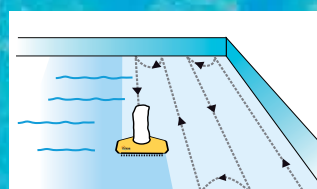

Program 1
For rectangular pools