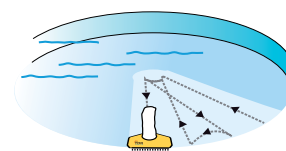

The Piraya pool cleaner has rapidly rotating brushes and strong suction capacity which makes it highly effective in vacuuming up the dirt that collects at the bottom of pools. The pump in Piraya Pool Cleaner is so efficient that 800 litres of water pass through the fine-meshed filter every minute. The three-wheel design increases mobility and precision. In other words, Piraya Pool Cleaner is both easy and efficient to use.

Piraya Automatic

Piraya Automatic is the optimal pool cleaner. Although it is completely automatic it can also be operated manually with a wireless remote control. The machine can be left to work completely on its own – a very time-effective solution for you. A small pool of 25 × 12 metres takes approximately 45 minutes to clean while a large pool of 50 × 25 metres is cleaned in less than three hours. The Piraya Automatic can be used in both rectangular and freeform pools.

Simple yet robust construction with high operational reliability - easy to maintain.

Program 1
For rectangular pools

Program 2
For round and freeform pools

Easy to handle, weighs just 15 kg.

Use the automatic program or steer the cleaner by using the remote control.